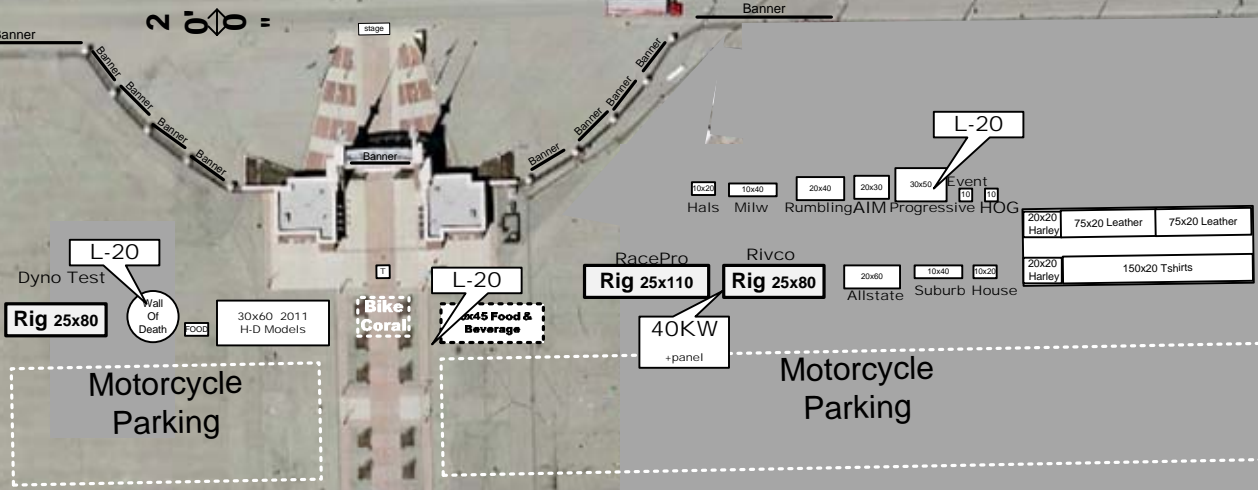

Interstate 94

West Kearney Street

General Parking

Entry/Exit

Entry/Exit

© 2007 Tele Atlas
© 2007 Europa Technologies

Google

Pointer 43°01'34.05" N 88°00'42.65" W

Streaming ||||| 100%

Eye all 1379 ft