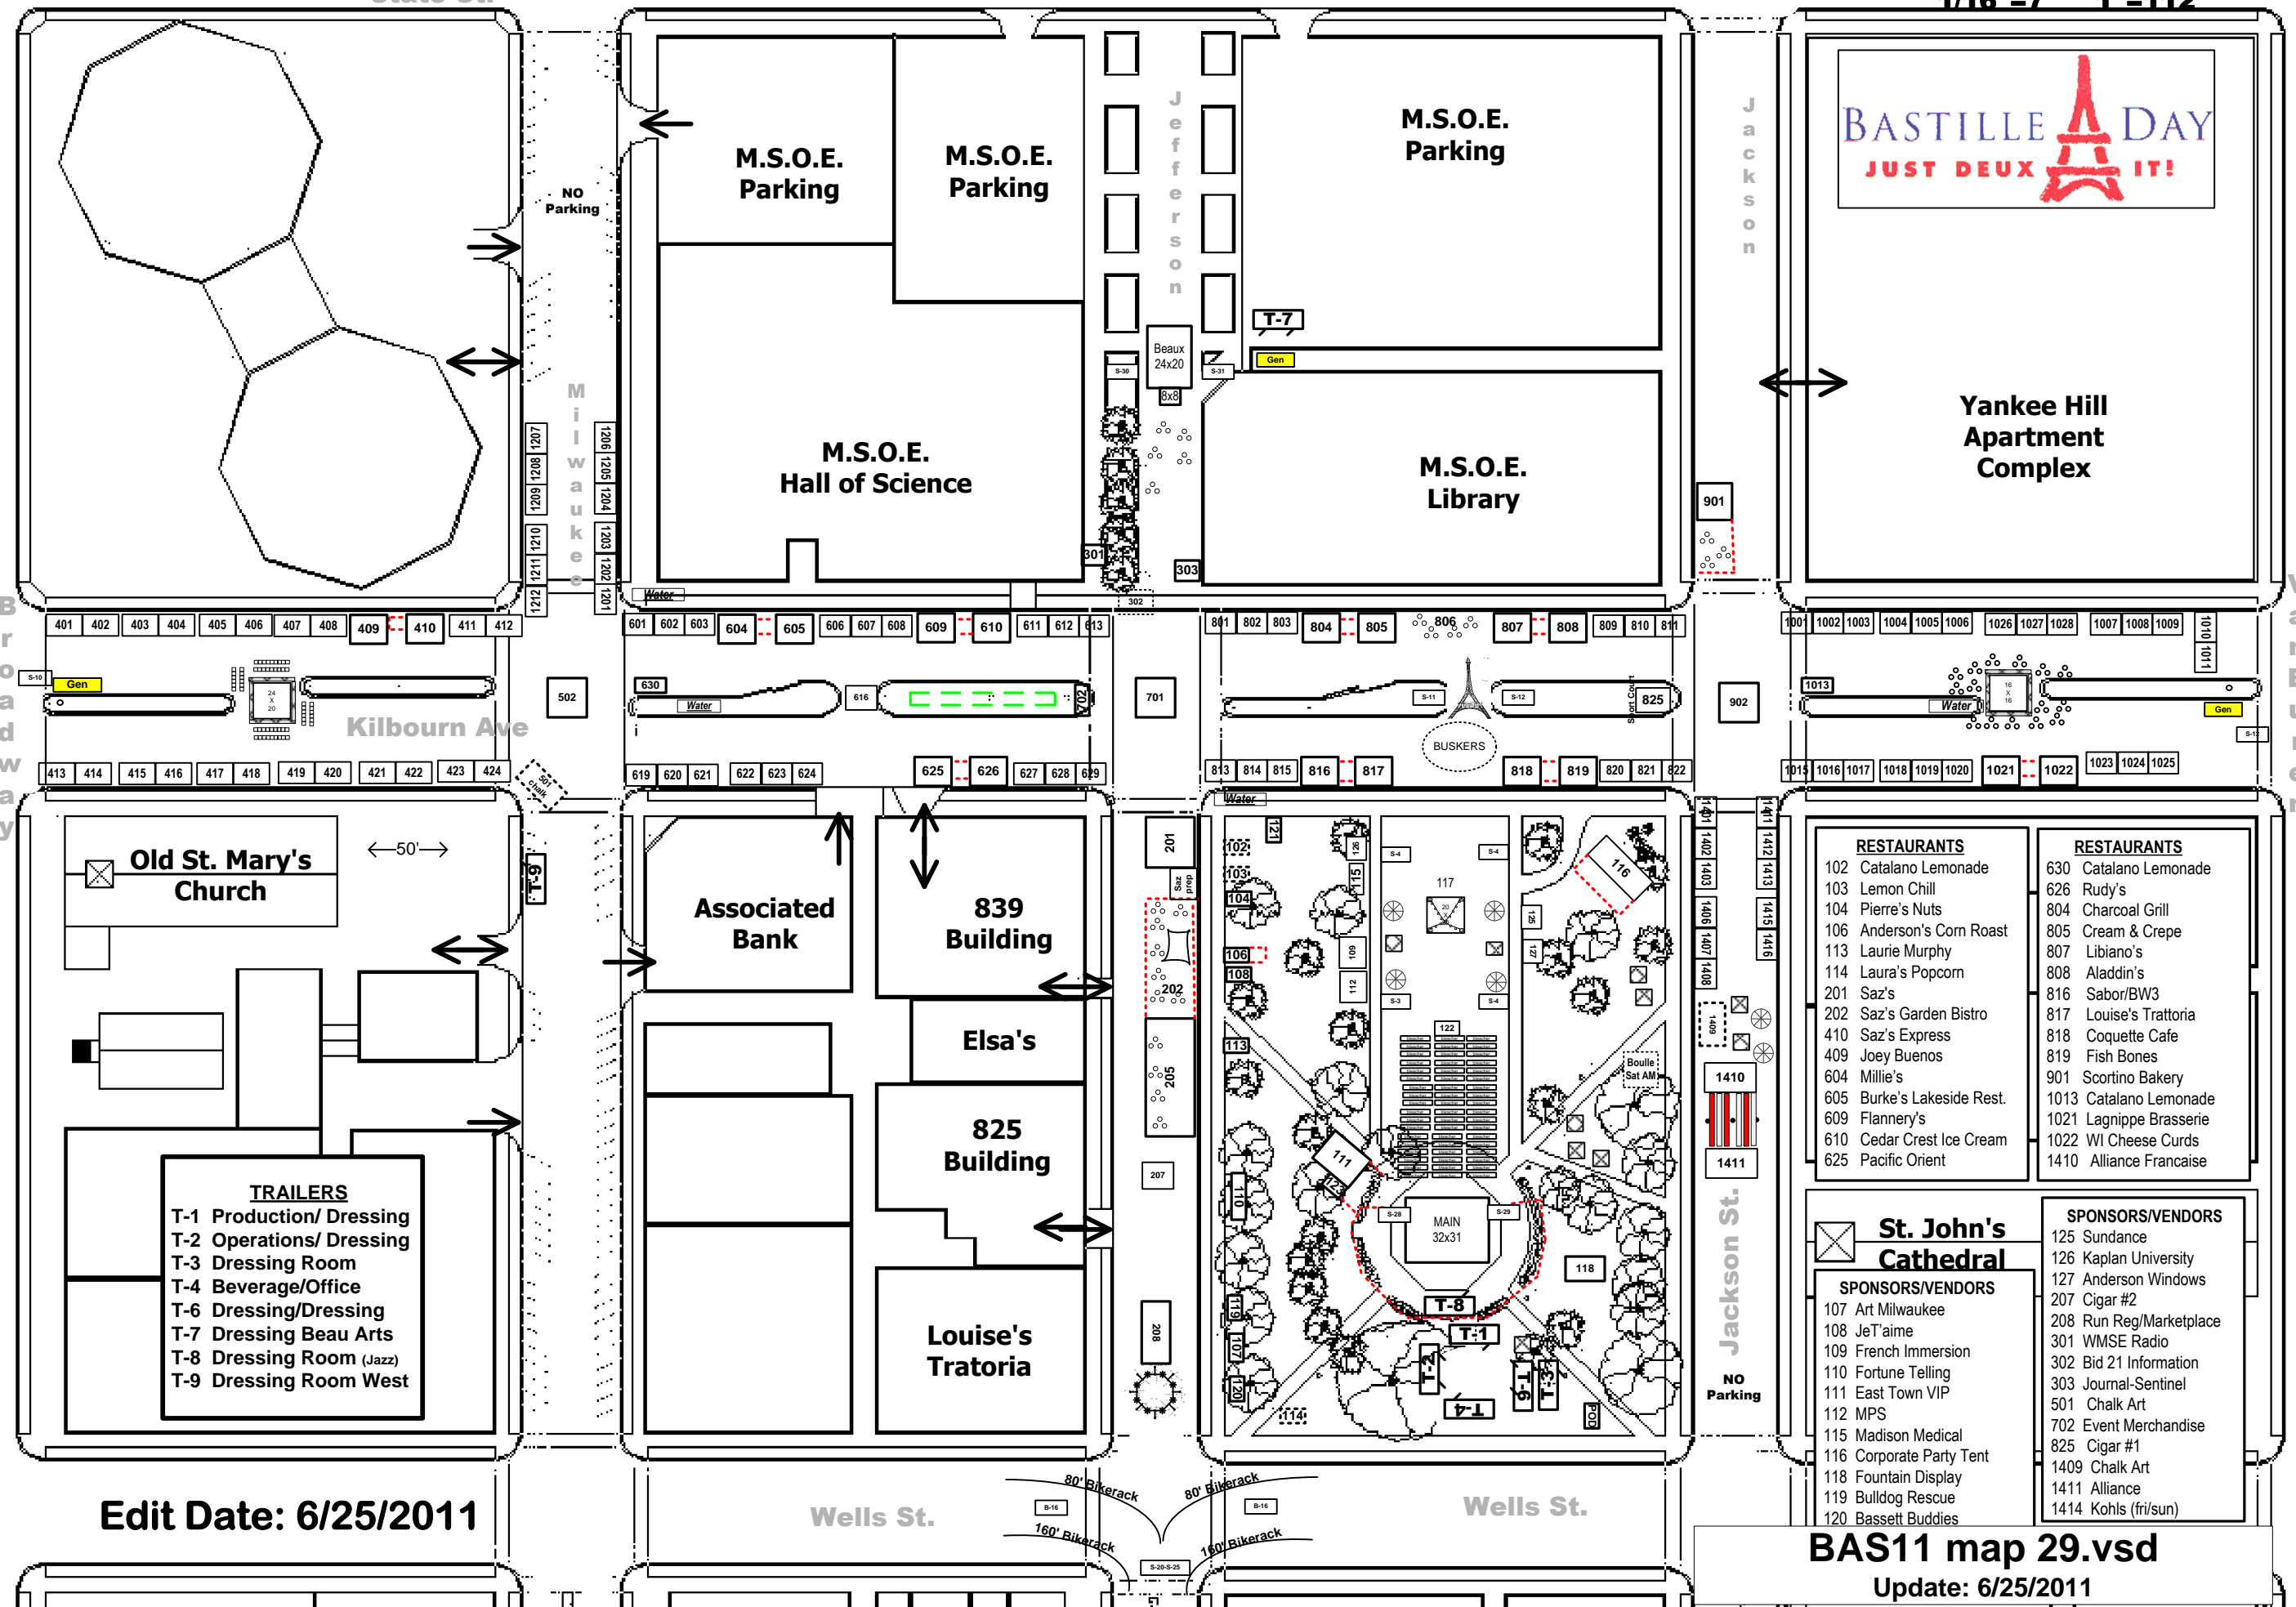

State St.

1/16"=7' 1"=112'

Yankee Hill  
Apartment  
Complex

RESTAURANTS	
102	Catalano Lemonade
103	Lemon Chill
104	Pierre's Nuts
106	Anderson's Corn Roast
113	Laurie Murphy
114	Laura's Popcorn
201	Saz's
202	Saz's Garden Bistro
410	Saz's Express
409	Joey Buenos
604	Millie's
605	Burke's Lakeside Rest.
609	Flannery's
610	Cedar Crest Ice Cream
625	Pacific Orient
630	Catalano Lemonade
626	Rudy's
804	Charcoal Grill
805	Cream & Crepe
807	Libiano's
808	Aladdin's
816	Sabor/BW3
817	Louise's Trattoria
818	Coquette Cafe
819	Fish Bones
901	Scortino Bakery
1013	Catalano Lemonade
1021	Lagnippe Brasserie
1022	WI Cheese Curds
1410	Alliance Francaise

**BAS11 map 29.vsd**  
Update: 6/25/2011

Edit Date: 6/25/2011

Wells St.

Wells St.

Jackson St.

Broadway

Van Buren

Milwaukee

Kilbourn Ave

Jefferson

Jackson

80' Bikerack  
160' Bikerack